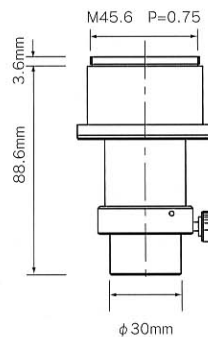

MA151/30/91

0/61

MA151/40/62

MA151/40/80

MA151/40/90

0/60

MA151/45/62

MA151/45/80

MA151/45/90

45/60

MA151/50/62

MA151/50/80

MA151/50/90

	NEW	NEW		
DIGITAL CAMERAS	CANON Powershot G3 G5 Bayonet type	CANON Powershot G1,G2	NIKON Coolpix 800, 900, 900S, 950 990 995 4500	NIKON Coolpix 5000
MICROSCOPES				
Camera thread in Diameter	49mm	46.5mm	28mm	46mm
Fits a 23.2mm I.D./25.2mm O.D. Eye tube or Photo tube of:	Adapter Cat.No.	Adapter Cat.No.	Adapter Cat.No.	Adapter Cat.No.
ML2000, ML5000, ML7000, ML8000, ML9000 Series EMTR-1, EMTR-2, EMTR-3, EMTR-4 EMZ-2TR, EMZ-5TR, EMZ-5TRD, EMZ-8TR. EMZ-8TRD, EMZ-12TR, EMZ-12TRD, GEMZ-8TR, GEMZ-5TR, GM-8TR, GM-5TR MA751 Photo attachment of RZ TM450, TM460, TM490 and other TM400 Series microscope with teaching head	MA151/30/41	MA151/30/43	MA151/30/50	MA151/30/70
Fits a 23.2mm I.D./27.2mm O.D. Eye tube of:				
TM201, TM202, TM203, TM204, TM205, TM206 TM207, TM208, TM290, TM210, TM211, TM212, TM213, TM214, TM215. TM420, TM440, TM420F, TM422F, TM440F, TM470PF, TM480P			MA151/30/51	MA151/30/71
Fits "C" mount thread, 25.4mm diameter				
MS-35, MS-35D, MS-35DR, MS-40, MS-40D, MS-40DR MS-45, MS-45D, MS-45DR, MS-50, MS-50D, MS-50DR MS-15 VM-1V, ML-1VL, VM-1D, VM-2V, VM-2VL	MA151/40/40	MA151/40/42	MA151/40/50	MA151/40/70
Fits a 30.5mm I.D./34.0mm O.D. Eye tube of:				
EMF-1, EMF-2, EMT-1, EMT-2, EMT-3, EMT-4, EMZ-1, EMZ-2, EMZ-5, EMZ-6, EMZ-9, EMZ-10, EMZ-12, Z-7000, GEMZ-5, GEMT-2, GEMT-4, GM-2T, GM-3T, GM-4T, SK and SKT Series	MA151/45/40	MA151/45/42	MA151/45/50	MA151/45/70
Fits a 30.0mm I.D., 34.0mm O.D.				
Any microscope with an image plane at 10mm from top end of eye tube.	MA151/50/40	MA151/50/42		