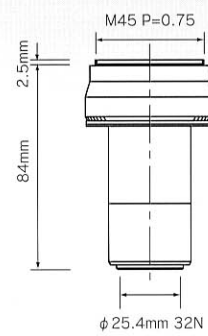

MA151/30/91

0/61

MA151/40/62

MA151/40/80

MA151/40/90

0/60

MA151/45/62

MA151/45/80

MA151/45/90

45/60

MA151/50/62

MA151/50/80

MA151/50/90

	NEW	NEW		
DIGITAL CAMERAS	CANON Powershot G3 G5 Bayonet type	CANON Powershot G1,G2	NIKON Coolpix 800, 900, 900S, 950 990 995 4500	NIKON Coolpix 5000
MICROSCOPES				
Camera thread in Diameter	49mm	46.5mm	28mm	46mm
Fits a 23.2mm I.D./25.2mm O.D. Eye tube or Photo tube of:	Adapter Cat.No.	Adapter Cat.No.	Adapter Cat.No.	Adapter Cat.No.
ML2000, ML5000, ML7000, ML8000, ML9000 Series EMTR-1, EMTR-2, EMTR-3, EMTR-4 EMZ-2TR, EMZ-5TR, EMZ-5TRD, EMZ-8TR. EMZ-8TRD, EMZ-12TR, EMZ-12TRD, GEMZ-8TR, GEMZ-5TR, GM-8TR, GM-5TR MA751 Photo attachment of RZ TM450, TM460, TM490 and other TM400 Series microscope with teaching head	MA151/30/41	MA151/30/43	MA151/30/50	MA151/30/70
Fits a 23.2mm I.D./27.2mm O.D. Eye tube of:				
TM201, TM202, TM203, TM204, TM205, TM206 TM207, TM208, TM290, TM210, TM211, TM212, TM213, TM214, TM215. TM420, TM440, TM420F, TM422F, TM440F, TM470PF, TM480P			MA151/30/51	MA151/30/71
Fits "C" mount thread, 25.4mm diameter				
MS-35, MS-35D, MS-35DR, MS-40, MS-40D, MS-40DR MS-45, MS-45D, MS-45DR, MS-50, MS-50D, MS-50DR MS-15 VM-1V, ML-1VL, VM-1D, VM-2V, VM-2VL	MA151/40/40	MA151/40/42	MA151/40/50	MA151/40/70
Fits a 30.5mm I.D./34.0mm O.D. Eye tube of:				
EMF-1, EMF-2, EMT-1, EMT-2, EMT-3, EMT-4, EMZ-1, EMZ-2, EMZ-5, EMZ-6, EMZ-9, EMZ-10, EMZ-12, Z-7000, GEMZ-5, GEMT-2, GEMT-4, GM-2T, GM-3T, GM-4T, SK and SKT Series	MA151/45/40	MA151/45/42	MA151/45/50	MA151/45/70
Fits a 30.0mm I.D., 34.0mm O.D.				
Any microscope with an image plane at 10mm from top end of eye tube.	MA151/50/40	MA151/50/42		