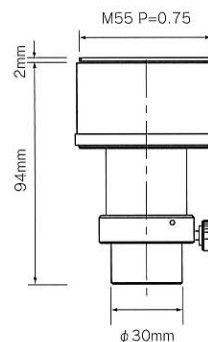

MA151/45/90

45/60

MA151/50/62

MA151/50/80

MA151/50/90

	NEW	NEW		
DIGITAL CAMERAS	CANON Powershot G3 G5 Bayonet type	CANON Powershot G1,G2	NIKON Coolpix 800, 900, 900S, 950 990 995 4500	NIKON Coolpix 5000
MICROSCOPES				
Camera thread in Diameter	49mm	46.5mm	28mm	46mm
Fits a 23.2mm I.D./25.2mm O.D. Eye tube or Photo tube of:	Adapter Cat.No.	Adapter Cat.No.	Adapter Cat.No.	Adapter Cat.No.
ML2000, ML5000, ML7000, ML8000, ML9000 Series EMTR-1, EMTR-2, EMTR-3, EMTR-4 EMZ-2TR, EMZ-5TR, EMZ-5TRD, EMZ-8TR. EMZ-8TRD, EMZ-12TR, EMZ-12TRD, GEMZ-8TR, GEMZ-5TR, GM-8TR, GM-5TR MA751 Photo attachment of RZ TM450, TM460, TM490 and other TM400 Series microscope with teaching head	MA151/30/41	MA151/30/43	MA151/30/50	MA151/30/70
Fits a 23.2mm I.D./27.2mm O.D. Eye tube of:				
TM201, TM202, TM203, TM204, TM205, TM206 TM207, TM208, TM290, TM210, TM211, TM212, TM213, TM214, TM215. TM420, TM440, TM420F, TM422F, TM440F, TM470PF, TM480P			MA151/30/51	MA151/30/71
Fits "C" mount thread, 25.4mm diameter				
MS-35, MS-35D, MS-35DR, MS-40, MS-40D, MS-40DR MS-45, MS-45D, MS-45DR, MS-50, MS-50D, MS-50DR MS-15 VM-1V, ML-1VL, VM-1D, VM-2V, VM-2VL	MA151/40/40	MA151/40/42	MA151/40/50	MA151/40/70
Fits a 30.5mm I.D./34.0mm O.D. Eye tube of:				
EMF-1, EMF-2, EMT-1, EMT-2, EMT-3, EMT-4, EMZ-1, EMZ-2, EMZ-5, EMZ-6, EMZ-9, EMZ-10, EMZ-12, Z-7000, GEMZ-5, GEMT-2, GEMT-4, GM-2T, GM-3T, GM-4T, SK and SKT Series	MA151/45/40	MA151/45/42	MA151/45/50	MA151/45/70
Fits a 30.0mm I.D., 34.0mm O.D.				
Any microscope with an image plane at 10mm from top end of eye tube.	MA151/50/40	MA151/50/42		

COUPLERS

MA151/37

Coupler to convert the M28 x 0.75 thread of MA151/40/50 to a M37 x 0.75 internal thread
This is used in conjunction with the MA151/40/50.

MA151/43

Coupler to convert the M28 x 0.75 thread of MA151/40/50 to a M43 x 0.75 internal thread
This is used in conjunction with the MA151/40/50.