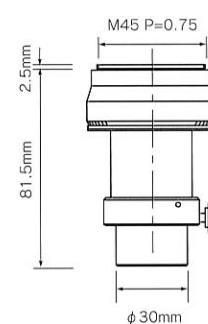

MA151/45/90

45/60

MA151/50/62

MA151/50/80

MA151/50/90

	NEW	NEW		
DIGITAL CAMERAS	CANON Powershot G3 G5 Bayonet type	CANON Powershot G1,G2	NIKON Coolpix 800, 900, 900S, 950 990 995 4500	NIKON Coolpix 5000
MICROSCOPES				
Camera thread in Diameter	49mm	46.5mm	28mm	46mm
Fits a 23.2mm I.D./25.2mm O.D. Eye tube or Photo tube of:	Adapter Cat.No.	Adapter Cat.No.	Adapter Cat.No.	Adapter Cat.No.
ML2000, ML5000, ML7000, ML8000, ML9000 Series EMTR-1, EMTR-2, EMTR-3, EMTR-4 EMZ-2TR, EMZ-5TR, EMZ-5TRD, EMZ-8TR. EMZ-8TRD, EMZ-12TR, EMZ-12TRD, GEMZ-8TR, GEMZ-5TR, GM-8TR, GM-5TR MA751 Photo attachment of RZ TM450, TM460, TM490 and other TM400 Series microscope with teaching head	MA151/30/41	MA151/30/43	MA151/30/50	MA151/30/70
Fits a 23.2mm I.D./27.2mm O.D. Eye tube of:				
TM201, TM202, TM203, TM204, TM205, TM206 TM207, TM208, TM290, TM210, TM211, TM212, TM213, TM214, TM215. TM420, TM440, TM420F, TM422F, TM440F, TM470PF, TM480P			MA151/30/51	MA151/30/71
Fits "C" mount thread, 25.4mm diameter				
MS-35, MS-35D, MS-35DR, MS-40, MS-40D, MS-40DR MS-45, MS-45D, MS-45DR, MS-50, MS-50D, MS-50DR MS-15 VM-1V, ML-1VL, VM-1D, VM-2V, VM-2VL	MA151/40/40	MA151/40/42	MA151/40/50	MA151/40/70
Fits a 30.5mm I.D./34.0mm O.D. Eye tube of:				
EMF-1, EMF-2, EMT-1, EMT-2, EMT-3, EMT-4, EMZ-1, EMZ-2, EMZ-5, EMZ-6, EMZ-9, EMZ-10, EMZ-12, Z-7000, GEMZ-5, GEMT-2, GEMT-4, GM-2T, GM-3T, GM-4T, SK and SKT Series	MA151/45/40	MA151/45/42	MA151/45/50	MA151/45/70
Fits a 30.0mm I.D., 34.0mm O.D.				
Any microscope with an image plane at 10mm from top end of eye tube.	MA151/50/40	MA151/50/42		

COUPLERS

MA151/37

Coupler to convert the M28 x 0.75 thread of MA151/40/50 to a M37 x 0.75 internal thread
This is used in conjunction with the MA151/40/50.

MA151/43

Coupler to convert the M28 x 0.75 thread of MA151/40/50 to a M43 x 0.75 internal thread
This is used in conjunction with the MA151/40/50.