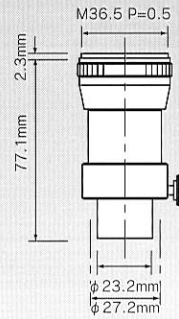

MA151/30/57