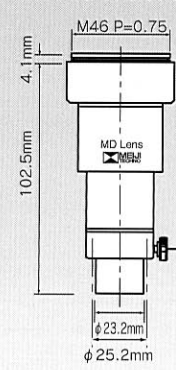

MA151/30/70