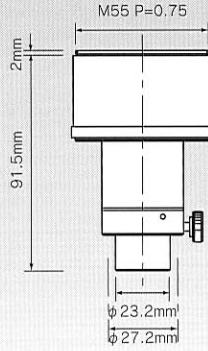

MA151/30/81