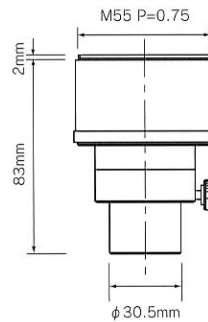

MA151/45/90

45/60

MA151/50/62

MA151/50/80

MA151/50/90

	NEW	NEW		
DIGITAL CAMERAS	CANON Powershot G3 G5 Bayonet type	CANON Powershot G1,G2	NIKON Coolpix 800, 900, 900S, 950 990 995 4500	NIKON Coolpix 5000
MICROSCOPES				
Camera thread in Diameter	49mm	46.5mm	28mm	46mm
Fits a 23.2mm I.D./25.2mm O.D. Eye tube or Photo tube of:	Adapter Cat.No.	Adapter Cat.No.	Adapter Cat.No.	Adapter Cat.No.
ML2000, ML5000, ML7000, ML8000, ML9000 Series EMTR-1, EMTR-2, EMTR-3, EMTR-4 EMZ-2TR, EMZ-5TR, EMZ-5TRD, EMZ-8TR. EMZ-8TRD, EMZ-12TR, EMZ-12TRD, GEMZ-8TR, GEMZ-5TR, GM-8TR, GM-5TR MA751 Photo attachment of RZ TM450, TM460, TM490 and other TM400 Series microscope with teaching head	MA151/30/41	MA151/30/43	MA151/30/50	MA151/30/70
Fits a 23.2mm I.D./27.2mm O.D. Eye tube of:				
TM201, TM202, TM203, TM204, TM205, TM206 TM207, TM208, TM290, TM210, TM211, TM212, TM213, TM214, TM215. TM420, TM440, TM420F, TM422F, TM440F, TM470PF, TM480P			MA151/30/51	MA151/30/71
Fits "C" mount thread, 25.4mm diameter				
MS-35, MS-35D, MS-35DR, MS-40, MS-40D, MS-40DR MS-45, MS-45D, MS-45DR, MS-50, MS-50D, MS-50DR MS-15 VM-1V, ML-1VL, VM-1D, VM-2V, VM-2VL	MA151/40/40	MA151/40/42	MA151/40/50	MA151/40/70
Fits a 30.5mm I.D./34.0mm O.D. Eye tube of:				
EMF-1, EMF-2, EMT-1, EMT-2, EMT-3, EMT-4, EMZ-1, EMZ-2, EMZ-5, EMZ-6, EMZ-9, EMZ-10, EMZ-12, Z-7000, GEMZ-5, GEMT-2, GEMT-4, GM-2T, GM-3T, GM-4T, SK and SKT Series	MA151/45/40	MA151/45/42	MA151/45/50	MA151/45/70
Fits a 30.0mm I.D., 34.0mm O.D.				
Any microscope with an image plane at 10mm from top end of eye tube.	MA151/50/40	MA151/50/42		