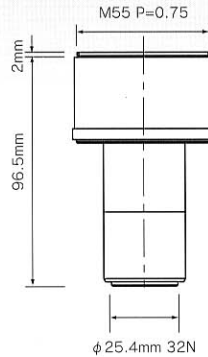

MA151/30/91

0/61

MA151/40/62

MA151/40/80

MA151/40/90

0/60

MA151/45/62

MA151/45/80

MA151/45/90

45/60

MA151/50/62

MA151/50/80

MA151/50/90

	NEW	NEW		
DIGITAL CAMERAS	CANON Powershot G3 G5 Bayonet type	CANON Powershot G1,G2	NIKON Coolpix 800, 900, 900S, 950 990 995 4500	NIKON Coolpix 5000
MICROSCOPES				
Camera thread in Diameter	49mm	46.5mm	28mm	46mm
Fits a 23.2mm I.D./25.2mm O.D. Eye tube or Photo tube of:	Adapter Cat.No.	Adapter Cat.No.	Adapter Cat.No.	Adapter Cat.No.
ML2000, ML5000, ML7000, ML8000, ML9000 Series EMTR-1, EMTR-2, EMTR-3, EMTR-4 EMZ-2TR, EMZ-5TR, EMZ-5TRD, EMZ-8TR. EMZ-8TRD, EMZ-12TR, EMZ-12TRD, GEMZ-8TR, GEMZ-5TR, GM-8TR, GM-5TR MA751 Photo attachment of RZ TM450, TM460, TM490 and other TM400 Series microscope with teaching head	MA151/30/41	MA151/30/43	MA151/30/50	MA151/30/70
Fits a 23.2mm I.D./27.2mm O.D. Eye tube of:				
TM201, TM202, TM203, TM204, TM205, TM206 TM207, TM208, TM290, TM210, TM211, TM212, TM213, TM214, TM215. TM420, TM440, TM420F, TM422F, TM440F, TM470PF, TM480P			MA151/30/51	MA151/30/71
Fits "C" mount thread, 25.4mm diameter				
MS-35, MS-35D, MS-35DR, MS-40, MS-40D, MS-40DR MS-45, MS-45D, MS-45DR, MS-50, MS-50D, MS-50DR MS-15 VM-1V, ML-1VL, VM-1D, VM-2V, VM-2VL	MA151/40/40	MA151/40/42	MA151/40/50	MA151/40/70
Fits a 30.5mm I.D./34.0mm O.D. Eye tube of:				
EMF-1, EMF-2, EMT-1, EMT-2, EMT-3, EMT-4, EMZ-1, EMZ-2, EMZ-5, EMZ-6, EMZ-9, EMZ-10, EMZ-12, Z-7000, GEMZ-5, GEMT-2, GEMT-4, GM-2T, GM-3T, GM-4T, SK and SKT Series	MA151/45/40	MA151/45/42	MA151/45/50	MA151/45/70
Fits a 30.0mm I.D., 34.0mm O.D.				
Any microscope with an image plane at 10mm from top end of eye tube.	MA151/50/40	MA151/50/42		