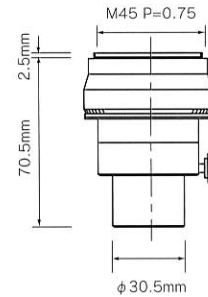

MA151/30/91

0/61

MA151/40/62

MA151/40/80

MA151/40/90

0/60

MA151/45/62

MA151/45/80

MA151/45/90

45/60

MA151/50/62

MA151/50/80

MA151/50/90

	NEW	NEW		
DIGITAL CAMERAS	CANON Powershot G3 G5 Bayonet type	CANON Powershot G1,G2	NIKON Coolpix 800, 900, 900S, 950 990 995 4500	NIKON Coolpix 5000
MICROSCOPES				
Camera thread in Diameter	49mm	46.5mm	28mm	46mm
Fits a 23.2mm I.D./25.2mm O.D. Eye tube or Photo tube of:	Adapter Cat.No.	Adapter Cat.No.	Adapter Cat.No.	Adapter Cat.No.
ML2000, ML5000, ML7000, ML8000, ML9000 Series EMTR-1, EMTR-2, EMTR-3, EMTR-4 EMZ-2TR, EMZ-5TR, EMZ-5TRD, EMZ-8TR. EMZ-8TRD, EMZ-12TR, EMZ-12TRD, GEMZ-8TR, GEMZ-5TR, GM-8TR, GM-5TR MA751 Photo attachment of RZ TM450, TM460, TM490 and other TM400 Series microscope with teaching head	MA151/30/41	MA151/30/43	MA151/30/50	MA151/30/70
Fits a 23.2mm I.D./27.2mm O.D. Eye tube of:				
TM201, TM202, TM203, TM204, TM205, TM206 TM207, TM208, TM290, TM210, TM211, TM212, TM213, TM214, TM215. TM420, TM440, TM420F, TM422F, TM440F, TM470PF, TM480P			MA151/30/51	MA151/30/71
Fits "C" mount thread, 25.4mm diameter				
MS-35, MS-35D, MS-35DR, MS-40, MS-40D, MS-40DR MS-45, MS-45D, MS-45DR, MS-50, MS-50D, MS-50DR MS-15 VM-1V, ML-1VL, VM-1D, VM-2V, VM-2VL	MA151/40/40	MA151/40/42	MA151/40/50	MA151/40/70
Fits a 30.5mm I.D./34.0mm O.D. Eye tube of:				
EMF-1, EMF-2, EMT-1, EMT-2, EMT-3, EMT-4, EMZ-1, EMZ-2, EMZ-5, EMZ-6, EMZ-9, EMZ-10, EMZ-12, Z-7000, GEMZ-5, GEMT-2, GEMT-4, GM-2T, GM-3T, GM-4T, SK and SKT Series	MA151/45/40	MA151/45/42	MA151/45/50	MA151/45/70
Fits a 30.0mm I.D., 34.0mm O.D.				
Any microscope with an image plane at 10mm from top end of eye tube.	MA151/50/40	MA151/50/42		