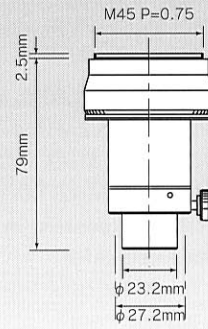

MA151/30/91