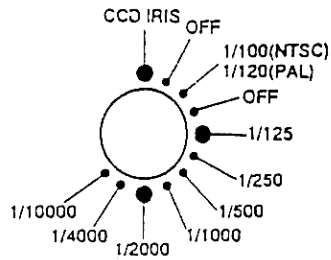

# Model CK3800 CCD Video Camera Pin Outs and Control Settings

## CONTROLS

SHUTTER SPEED MODE

WHITE BALANCE MODE