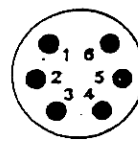

POWER PLUG

1. VD signal input
2. HD signal input
3. Ground
4. Ground
5. No connection
6. +12VDC input